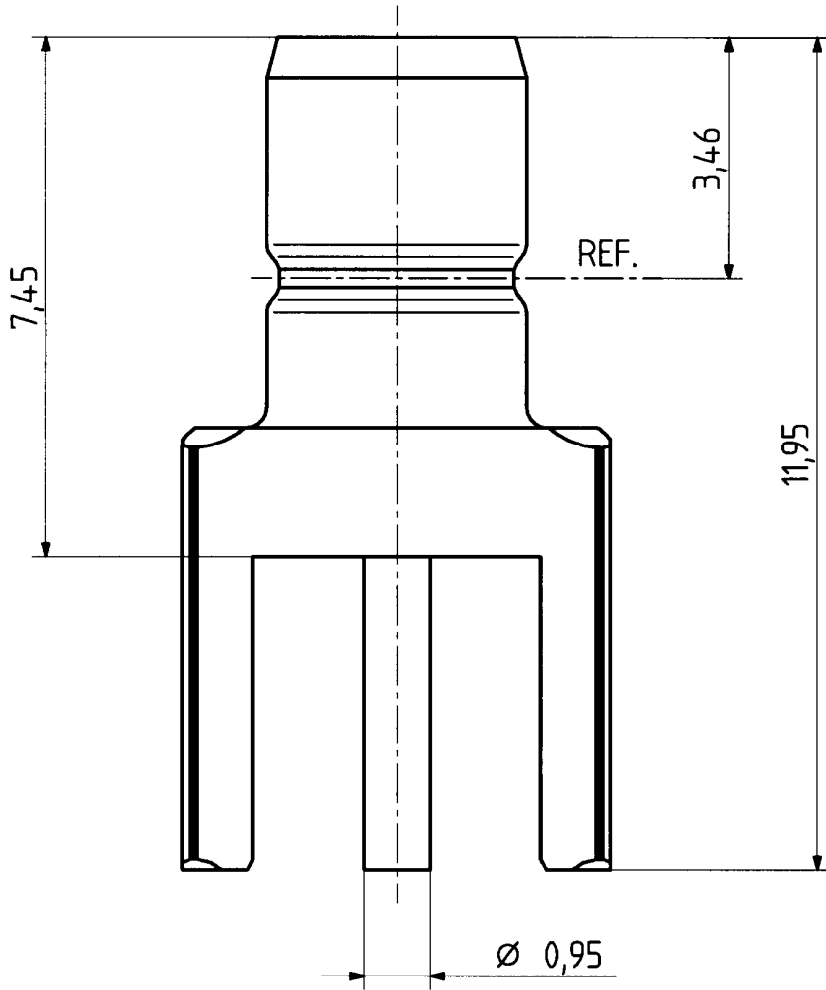

type : 82 SMB-50-0-19

	date	sign
drawn	20.04.00	4101/MUK
checked	25.4.00	4192/Gar
approved	25.4.00	4192/Gar

mounting hole

scale
10 : 1

HUBER + SUHNER RFX

dimensions in mm

drawing number
4.13.32086

Index
a

OZ drawing :