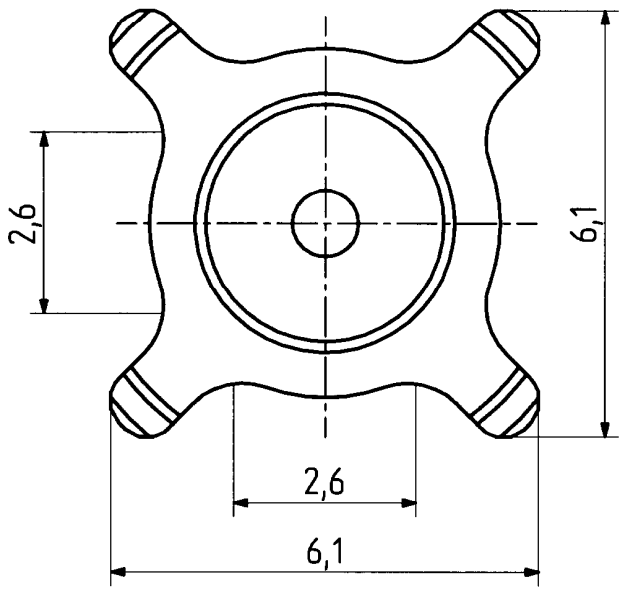

type : 82 SMB-50-0-19

	date	sign
drawn	20.04.00	4101/MUK
checked	25.4.00	4192/Gar
approved	25.4.00	4192/Gar

mounting hole

scale
10 : 1

HUBER + SUHNER RFX

dimensions in mm

drawing number
4.13.32086

Index
a