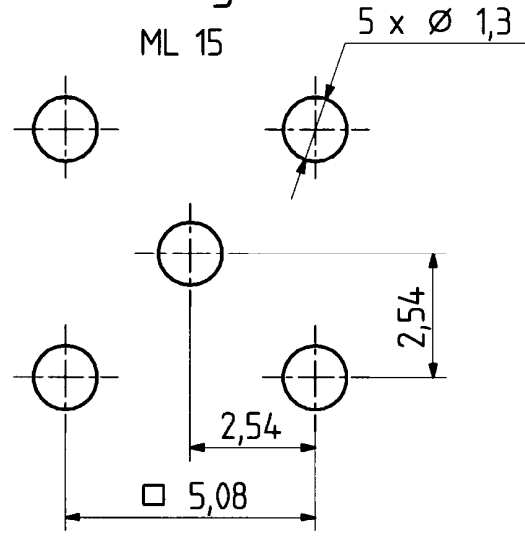

type : 82 SMB-50-0-19

	date	sign
drawn	20.04.00	4101/MUK
checked	25.4.00	4192/Gar
approved	25.4.00	4192/Gar

mounting hole

scale
10 : 1

HUBER + SUHNER RFX

dimensions in mm

drawing number
4.13.32086

Index
a