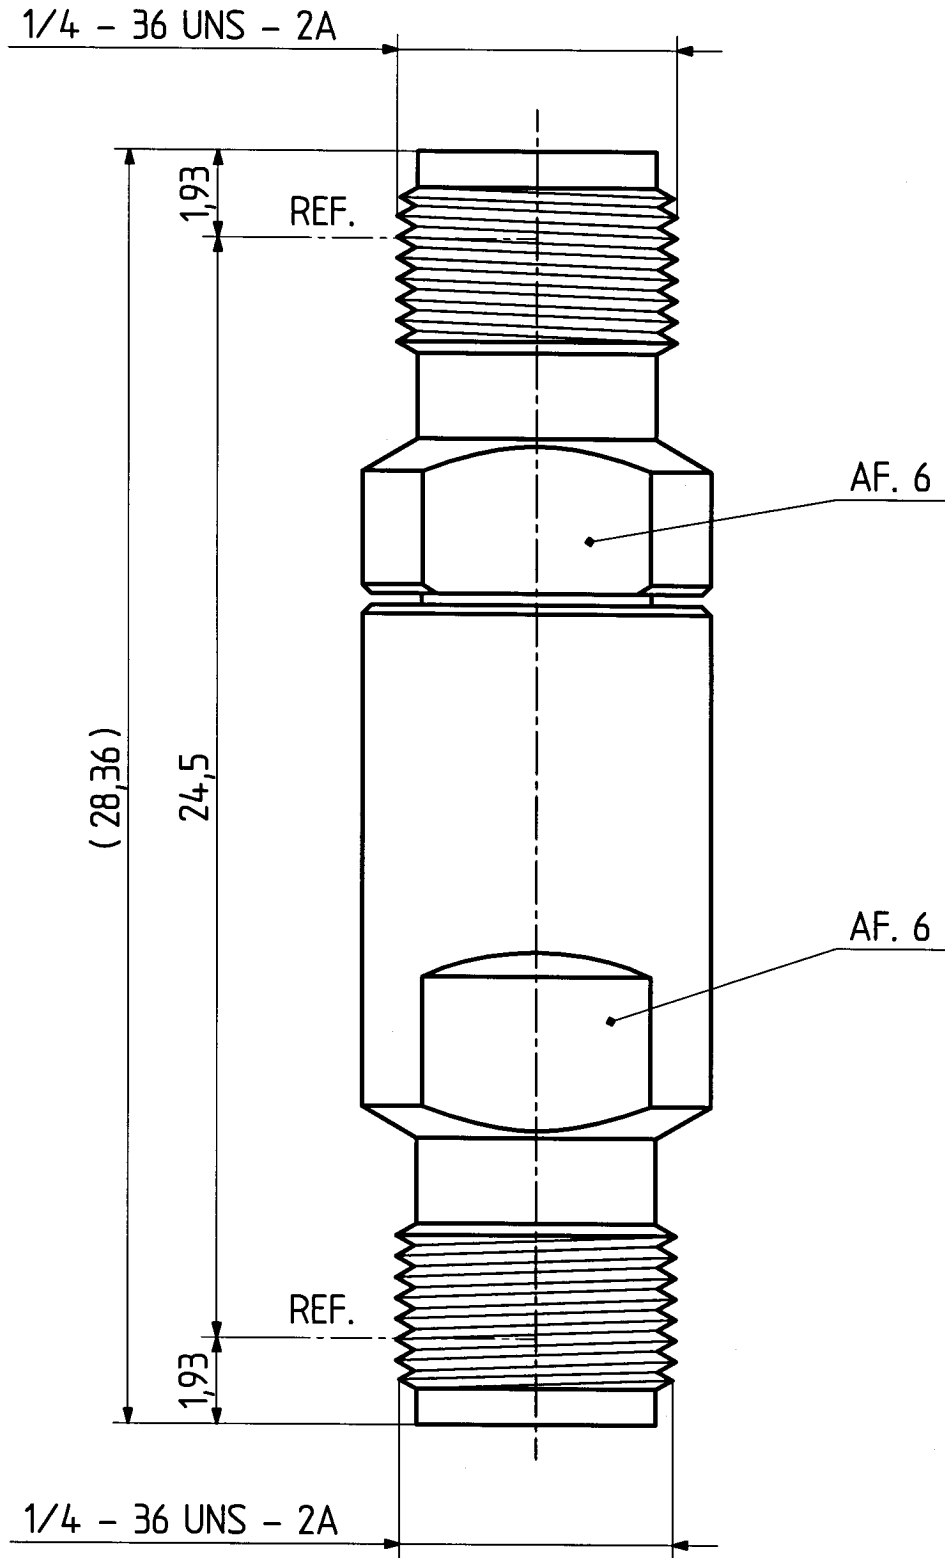

	date	sign
drawn	18.06.01	4481/HUI
checked	<i>18.06.01 4482/HUI</i>	
approved	<i>18.06.01 4482/HUI</i>	

H+S 701 448.05

scale

6:1

HUBER + SUHNER  
CH-ITC-RBS-CON

dimensions in mm

drawing number

4.13.33134

Index

C

OZ drawing : OZ.